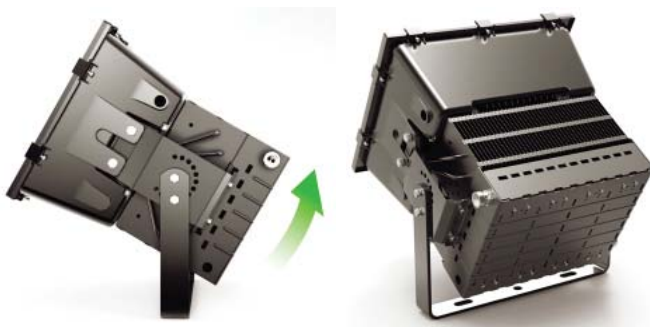

PRODUCT INFORMATION

Model No.	Description	Rated Watts	Input Watts	Delivered Lumens	Universal Line Voltage (VAC)	Max Line Current (Amp) @ 120 - 277	THD	Power Factor	Weight
LED-SL61-1000-UNV	LED Sports Lighter	1000	1005	90,000	120-277	8.74 - 3.79	<20%	>0.90	60 lbs

SPECIFICATIONS

- Driver ..... Constant Current
- Start Method ..... InstantON
- Hot Re-start ..... InstantON
- Power Supply 350mA
- Driver UL Rating ..... Class 1
- Driver UL Outdoor Rated ..... Wet Location
- Sound Rating ..... Class A
- ANSI Surge Protection ..... IEEE C62.41 C High
- Driver Off-State Draw ..... 0 Watts
- Universal Input Line Voltage ..... 120-277 VAC
- Input Line Frequency ..... 50/60 Hz
- Projected (L70) @ 25°C ..... > 100,000 hrs.
- Color Temperature ..... 5,000°K
- Color Rendering Index (CRI) ..... > 80
- Beam Angle ..... 10/90° / 50/90°
- Minimum Starting Temperature ..... -40°C
- Maximum Starting Temperature ..... +50°C
- Lumens per Watt ..... > 90
- Shock / Vibration Resistant ..... Yes
- Power Factor ..... > 0.90
- Total Harmonic Distortion ..... < 20%
- Inrush Current Peak ..... < 10 Amp
- FCC Compliance ..... Part 15, Subp. C
- Housing IP Rating IP65
- Driver IP Rating IP67
- Warranty ..... 5 Year

MOUNTING OPTIONS

ADJUSTABLE YOKE BRACKET

240° Adjustable Tilt