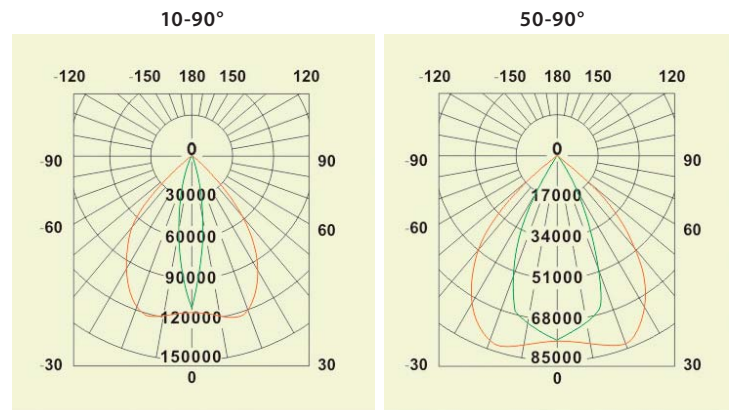

PHOTOMETRICS (See Complete IES File)

Neptun Light, Inc.
13950 Business Center Drive
Lake Forest, IL 60045
Fax: 847.735.8004

Neptun Light, Inc. reserves the right to change materials or modify the design of its product without notification as part of the company's continuing product improvement program.
©2002-2016 Neptun Light, Inc. All rights reserved.

Spec. Rev. 7-2016