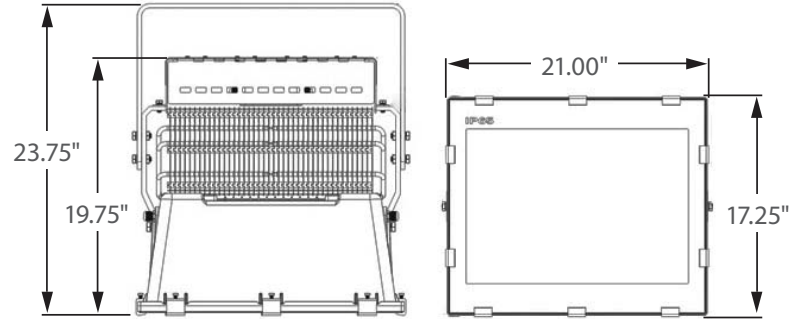

REPLACEMENT FOR 2000W HID

Incredible **100,000 hrs**

GENERAL DESCRIPTION

Neptun's LED Sports Lighter fixture features an architectural design and durability to be used in new construction or retrofit applications. The LED-SL61 series fixture features excellent optics and its rugged design allows for use in a variety of indoor and outdoor applications. It can replace existing HID & HPS fixtures up to 2000 Watts.

APPLICATION

- Sports Field Lighting
- Sports Arena Lighting
- Gymnasium Lighting
- High-Mast Lighting
- Yard Lighting
- Area & Storage Lighting

STRUCTURE, MATERIALS, & FEATURES

- Heavy-gauge, die-cast aluminum housing with cooling fins.
- Heat and impact resistant tempered glass lens with anti-glare diffuser.
- Continuous silicone gasket surrounds lens for IP65 weather - tight seal.
- Instant-On flicker-free Cold Start and Hot Re-Start.
- Bright white light (5000°K) for greater visibility and safety.
- LED engine design with Advanced Thermal Management.
- High Output LED's.
- High power factor, low THD driver with 6kV/3kA surge protection.
  Optional 20kV/10kA surge protector available.
- Up to 15 year maintenance free operation.
- 5 Year Warranty on complete fixture. (LED's, Driver, & Housing)
- **Optional:** 0-10V Dimming, Wi-Fi Control, Remote Monitoring and ON/ OFF Control

ORDERING INFORMATION

Sample Number: LED-SL61-1000-UNV-0-10VDIM-850-B10-90-LD
Custom options and accessories available. Please consult factory

Series	Wattage	Voltage	Options	Color Temp	Beam Angle	Accessories
LED-SL61 = Sports Lighter	1000 = 1000W	UNV = 120-277 VAC	0-10VDIM = 0-10V Dimming * Contact Factory for dimming options.	835 = 3500°K 841 = 4100°K 850 = 5000°K * * Standard	B10-90 = 10 x 90° B50-90 = 50 x 90°	LD = Twist-Lock Photocell SP = 20kV/10kA surge protector C3* = 3' Cord-No Plug (other lengths available by specifying cord length C6 = 6' cord) PC3 = 3' Cord with NEMA Plug (verify plug type when ordering) * Standard

lightinnovations@work™